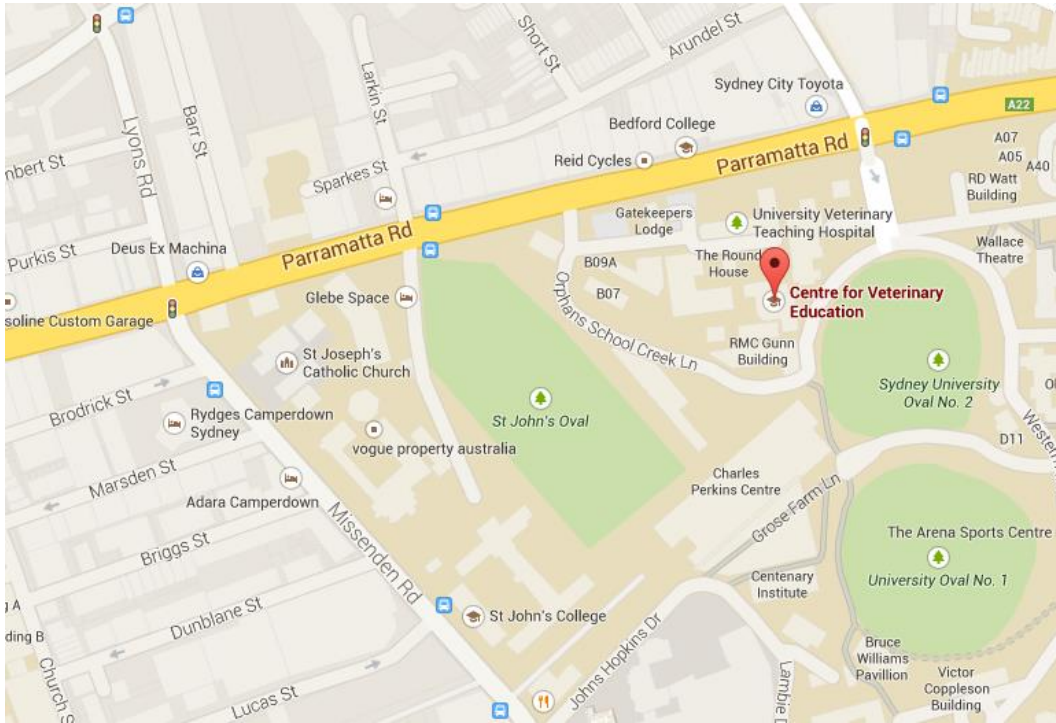

Bus : From George Street or Railway Square at Sydney's Central Station there are a number of buses that you can take that will stop at the Ross Street Gate of the University. These are bus routes 412, 413, 435, 436, 437, 438, 440, 461, and 480. From the Ross Street Gate, the Veterinary Science Conference Centre is a 2 minute walk.

For more information and carpark locations, visit <https://sydney.edu.au/campus-life/getting-to-campus/parking.html>

THE UNIVERSITY OF
SYDNEY

Centre for
Veterinary
Education

Interactive Campus Map

Accommodation

veriu
hotels & suites

If using Airbnb, the closest suburbs to the University are Newtown, Glebe and Camperdown.

For more information or assistance-

Centre for Veterinary Education | Customer Service Team